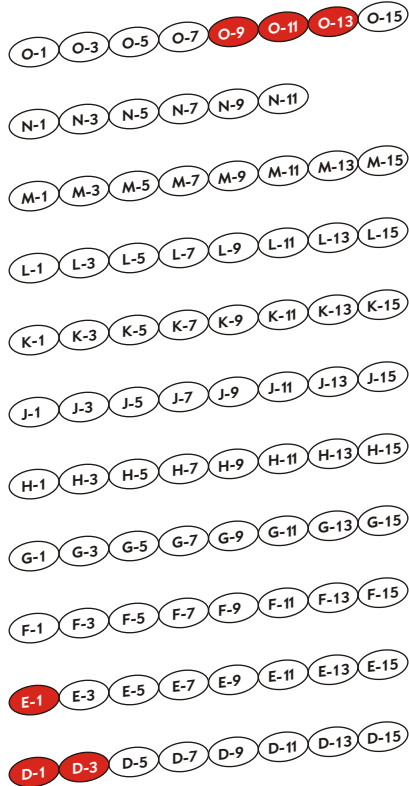

 Limited view of stage

# TRENTON VILLAGE THEATRE

2447 W. Jefferson ~ Trenton, Mi. 48183

## 355 Seats Available

**ORCHESTRA**

**STAGE**