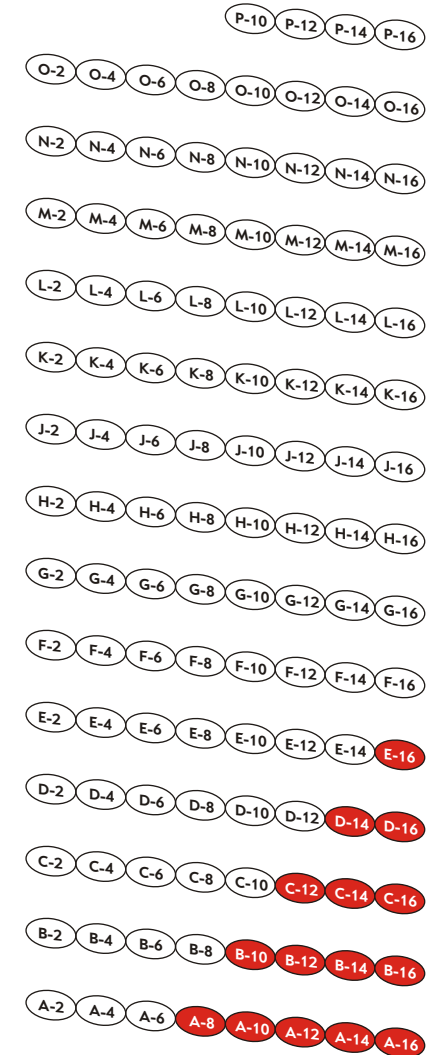

 Limited view of stage

# TRENTON VILLAGE THEATRE

2447 W. Jefferson ~ Trenton, Mi. 48183

## 355 Seats Available

**ORCHESTRA**

**STAGE**